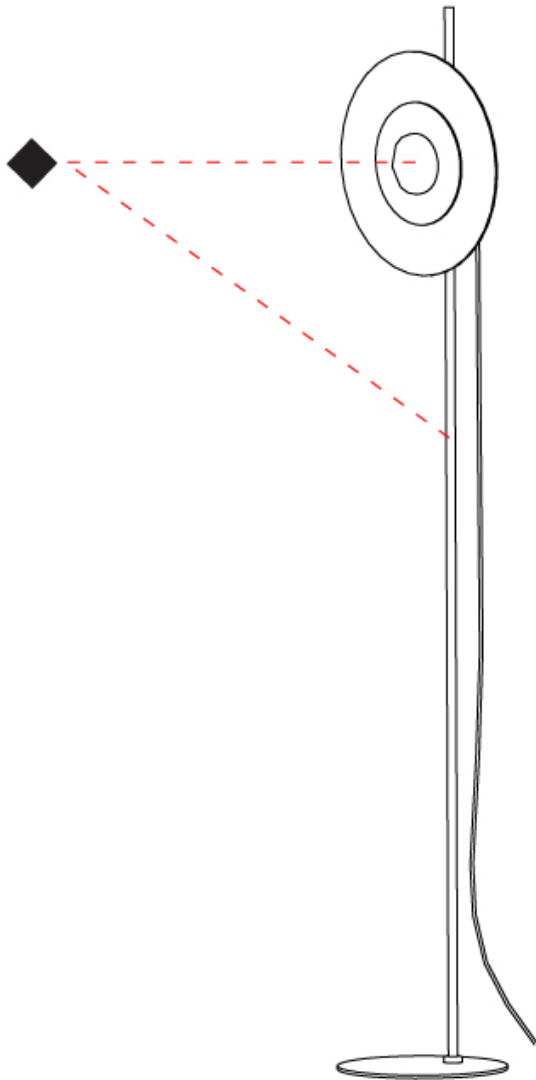

HALOS PORTABLE

D94052

PROJECT _____

TYPE _____

SPECIFIER _____

QUANTITY _____

DATE _____

D