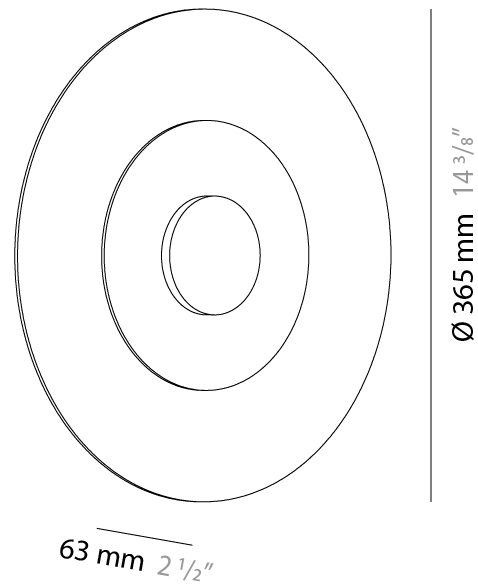

HALOS SURFACE

D93248

base number

1. To build a product code in our configurator select the specify button on the base model # product page
2. To build a manual product code on this datasheet choose from the options listed below in blue font and add the suffix to the base model #

GENERAL

Series: Halos
Brand: Milan
Division: Design
Mounting Type: Surface
Mounting Location: Wall

PHYSICAL

Shape: Round
Diameter (mm): 365
Diameter (in): 14 ³/₈
Height (mm): 365
Depth (mm): 63
Height (in): 14 ³/₈
Depth (in): 2 ¹/₂
Light Distribution: Omnidirectional
Weight (kg): 2.0
Weight (lbs): 4.499
Diffuser: Satin Glass
Fixture Finish: MBQ
Fixture Material: Glass / Metal

ELECTRICAL

Lamp Type: LED
Input Wattage (W): 9.6
Dimming: Electronic Low Voltage Dimming
Input Voltage (V): 120Vac Direct Line

LED

Color Temperature (°K): 2700
Max. Delivered Lumen (lm): 893
CRI: >90 CRI
Lamp Life (hrs): 50000

OPTICAL

RATINGS AND CERTIFICATIONS

Certified By: CSA Certified to UL and CSA Standards
IP rating: IP20

PROJECT
TYPE
SPECIFIER
QUANTITY
DATE