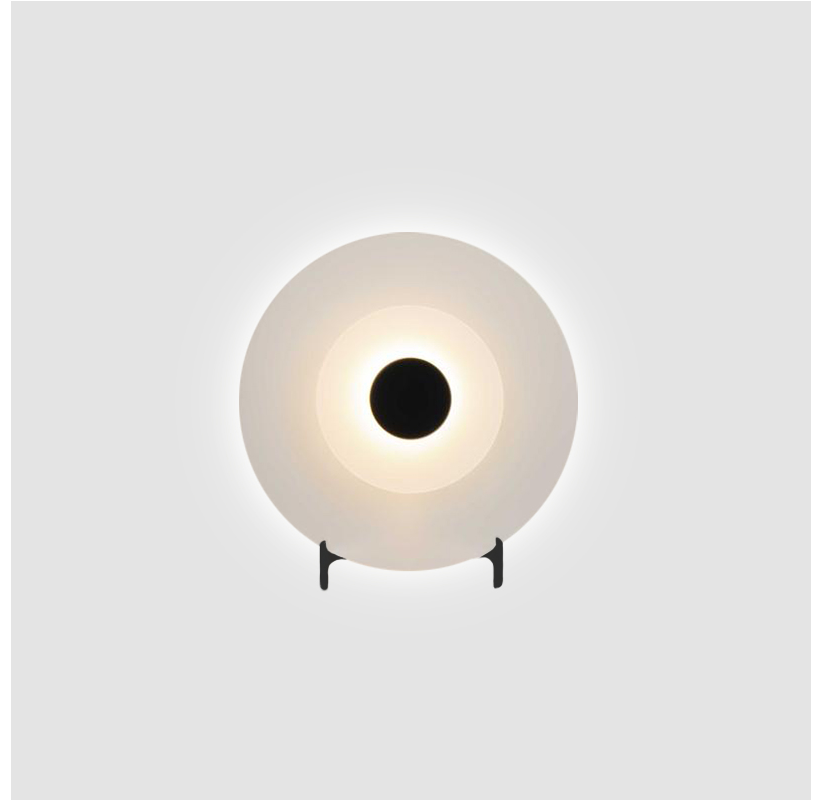

PROJECT	
TYPE	
SPECIFIER	
QUANTITY	
DATE	

HALOS PORTABLE

D94051

base number

1. To build a product code in our configurator select the specify button on the base model # product page
2. To build a manual product code on this datasheet choose from the options listed below in blue font and add the suffix to the base model #

GENERAL

Series: Halos
Brand: Milan
Division: Design
Mounting Type: Portable
Mounting Location: Table
Subcategory: Table

PHYSICAL

Shape: Round
Diameter (mm): 365
Diameter (in): 14 ³/₈
Height (mm): 365
Depth (mm): 98
Height (in): 14 ³/₈
Depth (in): 3 ⁷/₈
Light Distribution: Omnidirectional
Weight (kg): 1.8
Weight (lbs): 3.999
Diffuser: Satin Glass
Fixture Finish: MBQ
Fixture Material: Glass / Metal

ELECTRICAL

Lamp Type: LED
Input Wattage (W): 9.6
Dimming: Electronic Low Voltage Dimming
Input Voltage (V): 120Vac Direct Line

LED

Color Temperature (°K): 2700
Max. Delivered Lumen (lm): 893
CRI: >90 CRI
Lamp Life (hrs): 50000

OPTICAL

RATINGS AND CERTIFICATIONS

Certified By: CSA Certified to UL and CSA Standards
IP rating: IP20